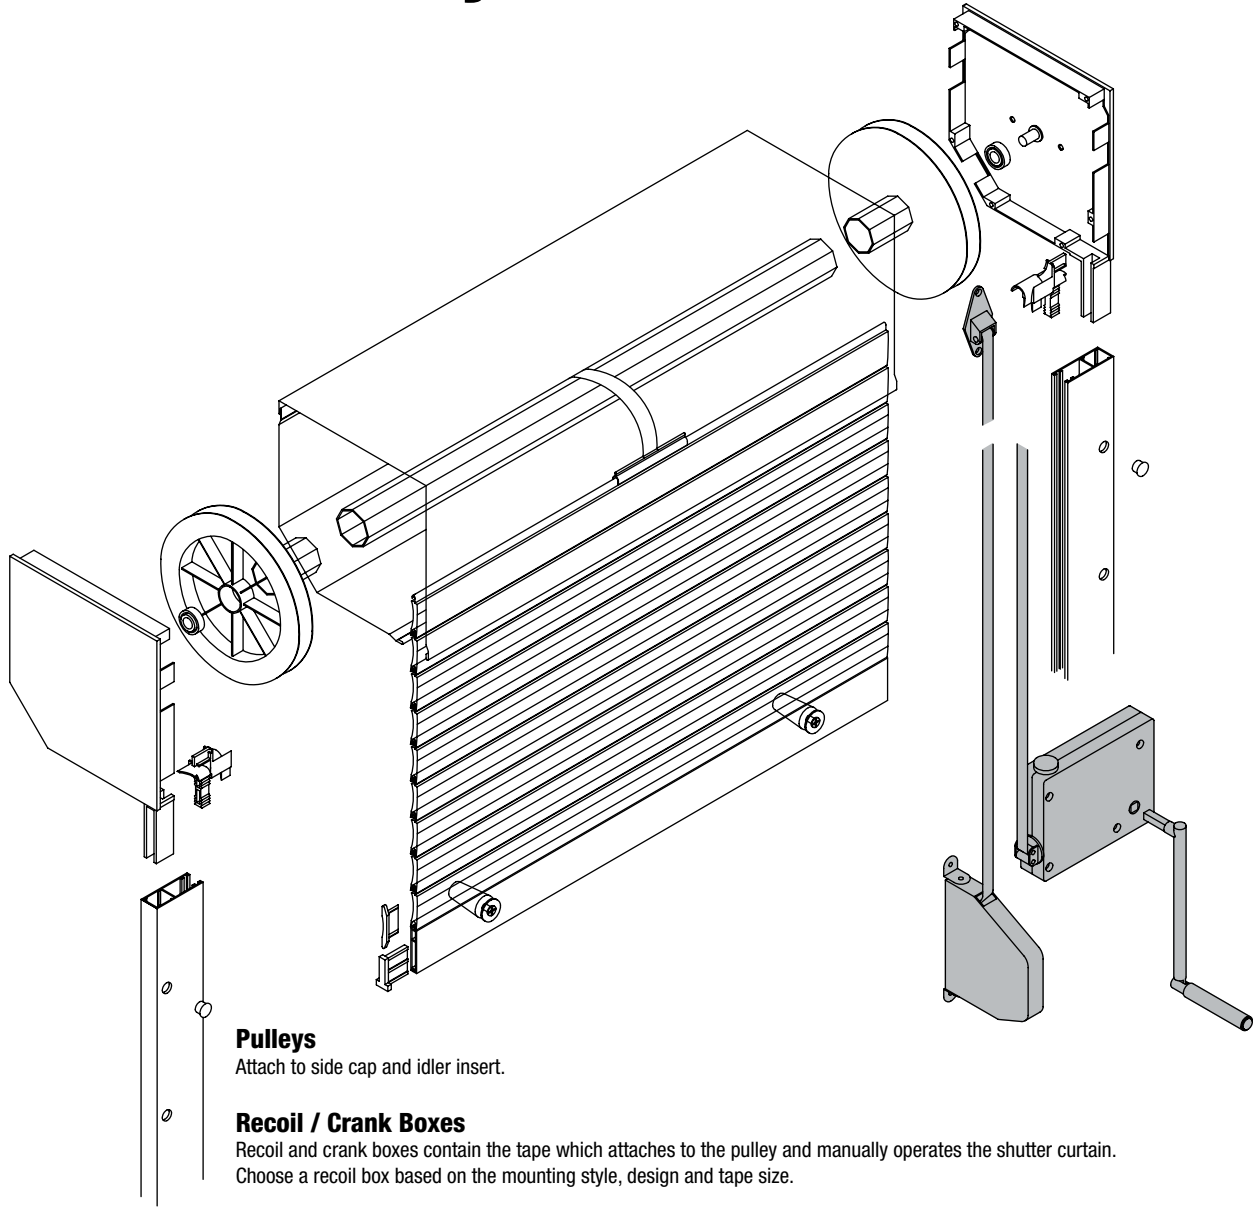

Section 6

Pulleys & Recoil Boxes

Pulleys

Attach to side cap and idler insert.

Recoil / Crank Boxes

Recoil and crank boxes contain the tape which attaches to the pulley and manually operates the shutter curtain. Choose a recoil box based on the mounting style, design and tape size.

Tape Guides

Tape guides align the recoil box tape in line with the pulley.

Tape

Tape is the physical operator around the pulley that turns the axle. Ensure the tape type chosen is long and strong enough to support manual operation of a shutter.